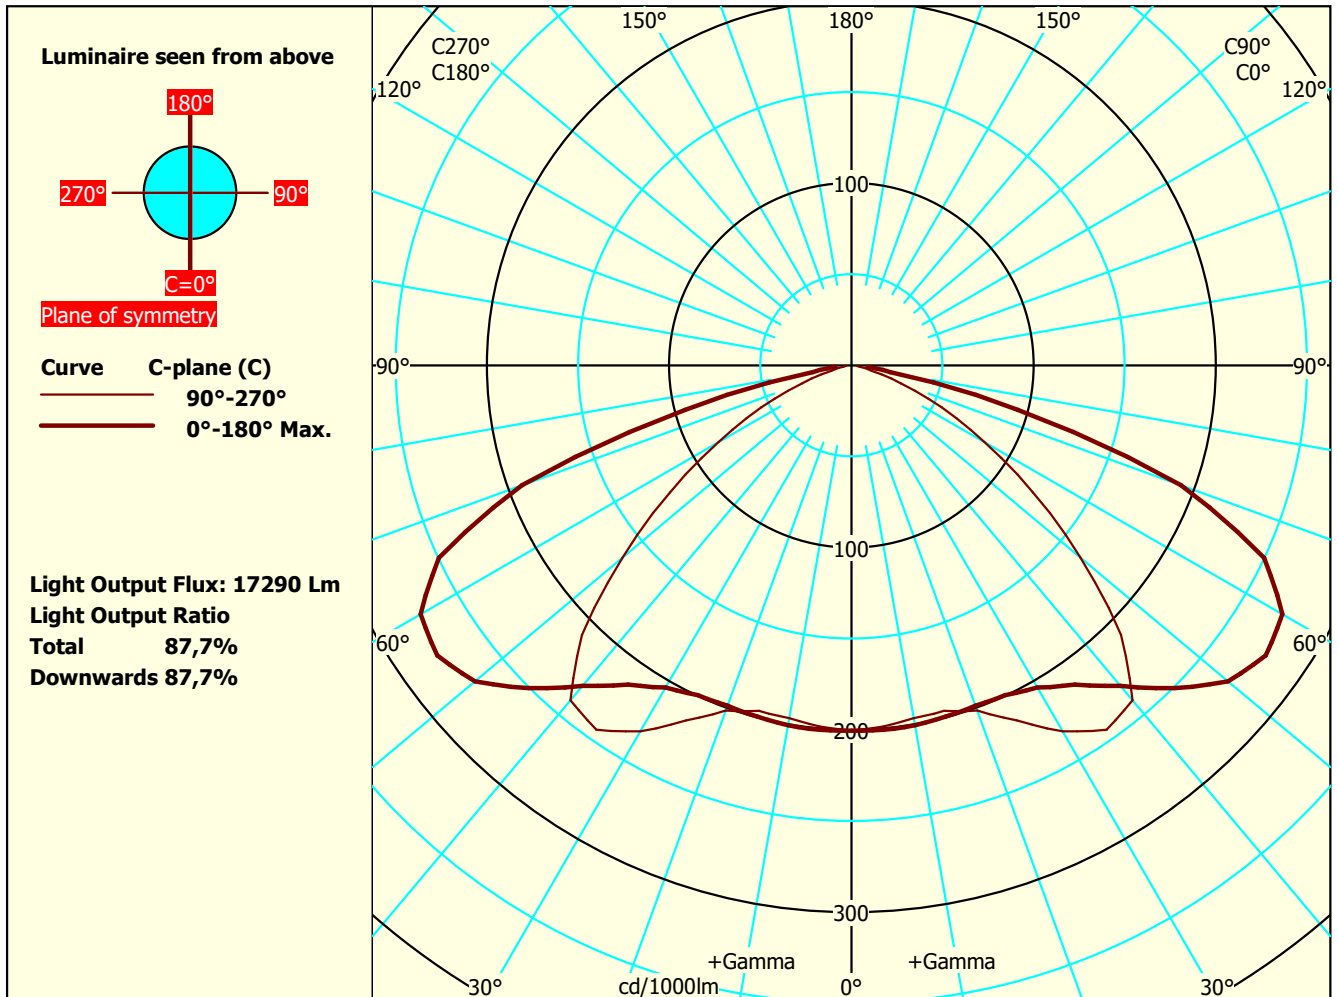

Focus Lighting AS

Luminaire: Way_4xFFg5DA_CAT_830

Type No.:

Test Report: VFR-181212-0268-MS

Date / name: 30-05-2022

Tilt-angle: 0°

Conv.factor: 1

File Name: Way_4xFFg5DA_CAT_830.ltd

Lightsources 1

Type: 4xFF2x8DA/830_799mA

Total luminous flux: 19706 lm

Colour temp: 3000

CRI: 80

Watt total: 160 W

PhotoFiler/2013.12.0.2/EULumdat 1

Dimensions Luminous Physical

Length mm 470 480

Width (Circular=0) 0 0

Heigh C0° side 36 240

Heigh C90° end 36

Heigh C180° side 36

Heigh C270° end 36

Some part of the I-table and luminous flux is missing. Thus the output flux and ratios are uncertain.