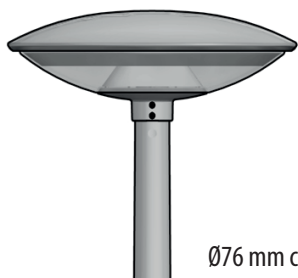

# Space - post top

Space can be mounted on different types of poles if the post top or pipe is:

- Ø60 x H100 mm or
- Ø76 x H50 mm

Ø60 mm conical pole

Ø76 mm conical pole

Ø88 mm conical pole  
+ Ø60 x H100 mm top pipe

Ø90 mm cylindrical pole  
+ Ø60 x H100 mm top pipe, with ring

Ø90 mm cylindrical pole  
+ Ø60 x H100 mm top pipe, without ring