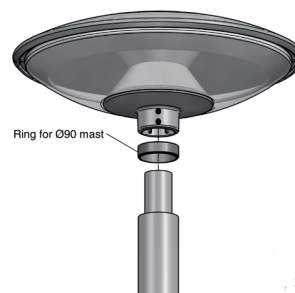

# Space - post top

Space can be mounted on different types of poles if the post top or pipe is:

- Ø60 x H100 mm or
- Ø76 x H50 mm

Ø60 mm conical pole

Ø76 mm conical pole

Ø88 mm conical pole  
+ Ø60 x H100 mm top pipe

Ø90 mm cylindrical pole  
+ Ø60 x H100 mm top pipe, with ring

Ø90 mm cylindrical pole  
+ Ø60 x H100 mm top pipe, without ring