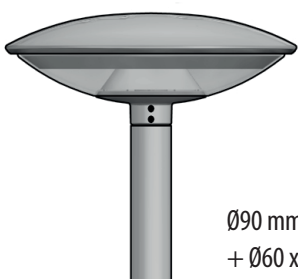

# Space - post top

Space can be mounted on different types of poles if the post top or pipe is:

- Ø60 x H100 mm or
- Ø76 x H50 mm

Ø60 mm conical pole

Ø76 mm conical pole

Ø88 mm conical pole  
+ Ø60 x H100 mm top pipe

Ø90 mm cylindrical pole  
+ Ø60 x H100 mm top pipe, with ring

Ø90 mm cylindrical pole  
+ Ø60 x H100 mm top pipe, without ring