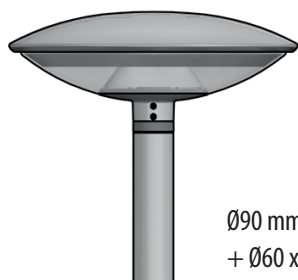

# Space - post top

Space can be mounted on different types of poles if the post top or pipe is:

- Ø60 x H100 mm or
- Ø76 x H50 mm

Ø60 mm conical pole

Ø76 mm conical pole

Ø88 mm conical pole  
+ Ø60 x H100 mm top pipe

Ø90 mm cylindrical pole  
+ Ø60 x H100 mm top pipe, with ring

Ø90 mm cylindrical pole  
+ Ø60 x H100 mm top pipe, without ring