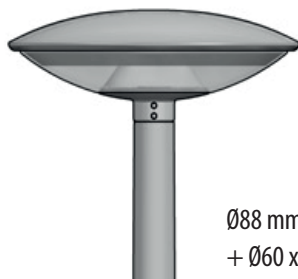

# Space - post top

Space can be mounted on different types of poles if the post top or pipe is:

- Ø60 x H100 mm or
- Ø76 x H50 mm

Ø60 mm conical pole

Ø76 mm conical pole

Ø88 mm conical pole  
+ Ø60 x H100 mm top pipe

Ø90 mm cylindrical pole  
+ Ø60 x H100 mm top pipe, with ring

Ø90 mm cylindrical pole  
+ Ø60 x H100 mm top pipe, without ring