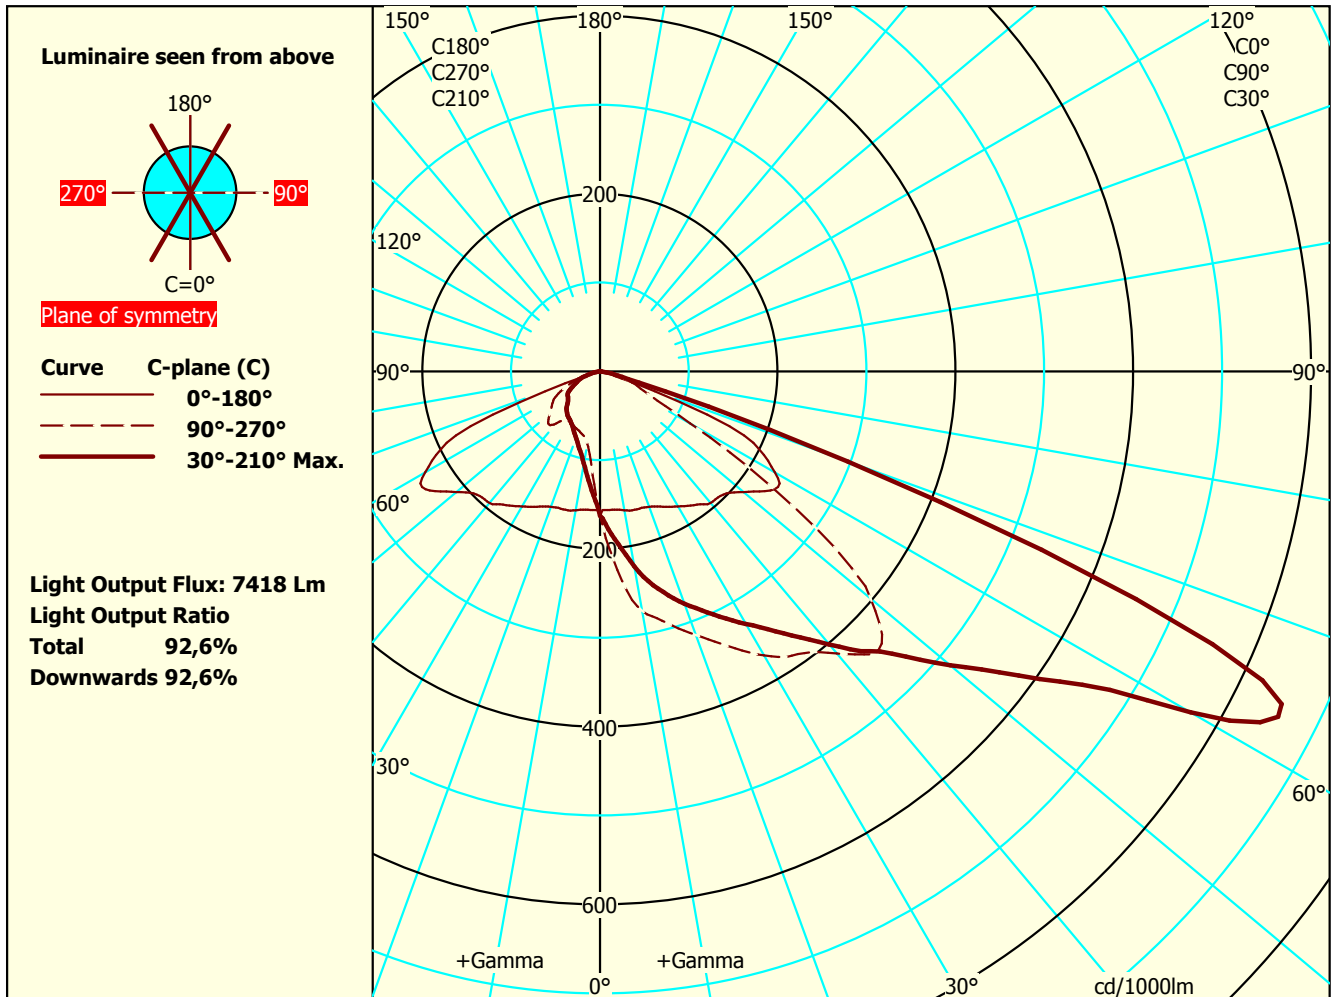

Focus Lighting

Luminaire: Peak_2xFFg5DA_MEW_830
 Type No.:
 Test Report: VFR-200103-0123-MS
 Date / name: 22-06-2021 - serial: 2316635689
 Tilt-angle: 0°
 Conv.factor: 1
 File Name: Peak_2xFFg5DA_MEW_830.ltd

Lightsources 1
 Type: FFg5DA_2x8/830_630mA
 Total luminous flux: 8015 lm
 Colour temp: 3000
 CRI: 80
 Watt total: 62,5 W

PhotoFiler/2010.10/EULumdat 1
 Dimensions Luminous Physical
 Length mm 370 380
 Width (Circular=0) 0 0
 Heigth C0° side 0 114
 Heigth C90° end 0
 Heigth C180° side 0
 Heigth C270° end 0

Some part of the I-table and luminous flux is missing. Thus the output flux and ratios are uncertain.