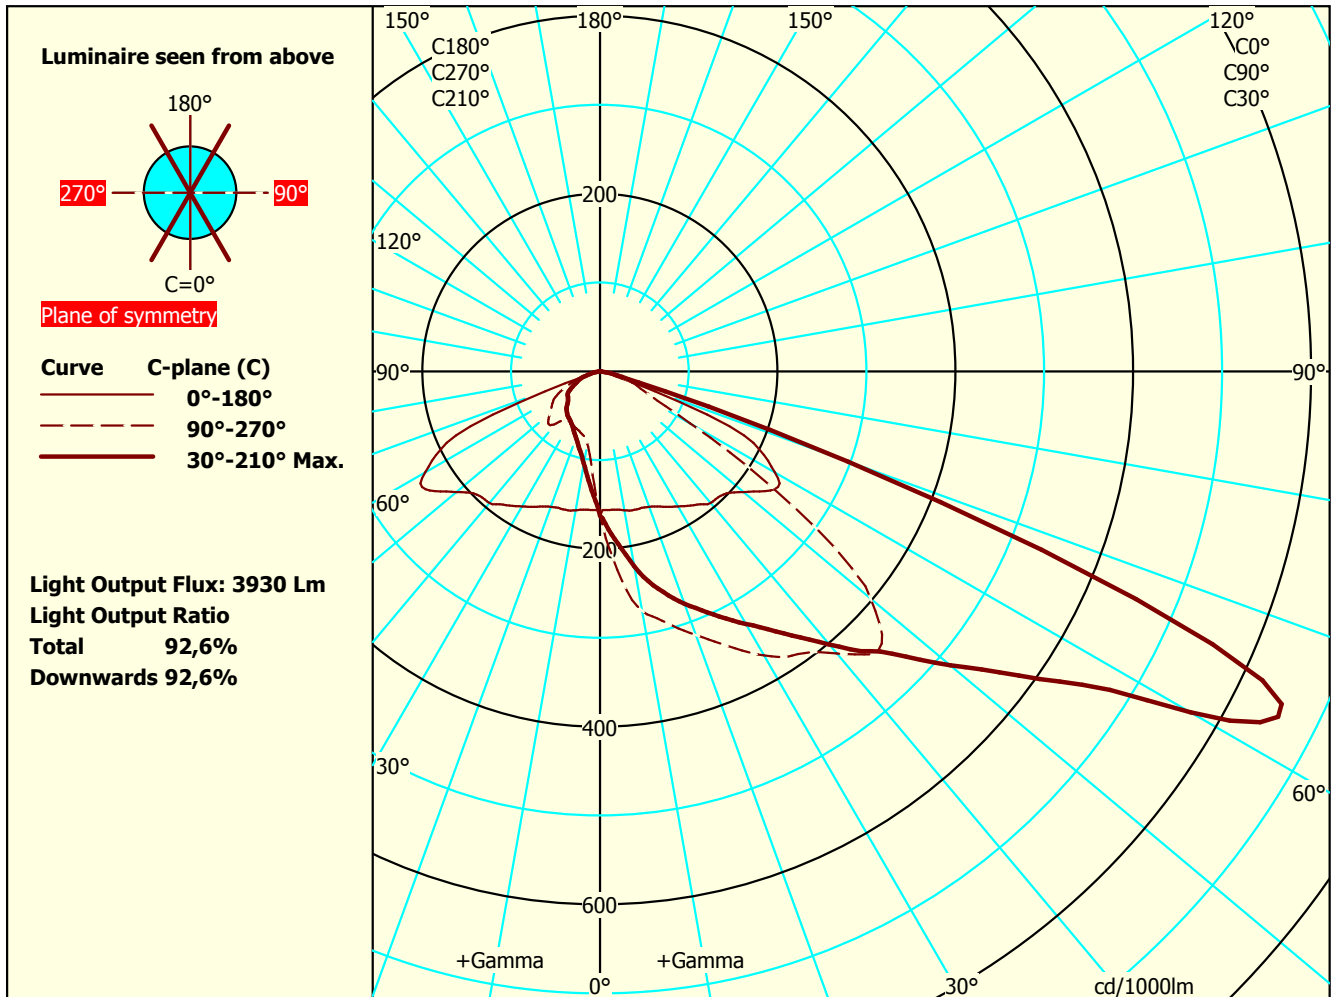

Focus Lighting

Luminaire: Peak_1xFFg5DA_MEW_840
 Type No.:
 Test Report: VFR-200103-0123-MS
 Date / name: 22-06-2021 - serial: 2316635689
 Tilt-angle: 0°
 Conv.factor: 1
 File Name: Peak_1xFFg5DA_MEW_840.ltd

Lightsources 1
 Type: FFg5DA_2x8/840_630mA
 Total luminous flux: 4246 lm
 Colour temp: 4000
 CRI: 80
 Watt total: 32,5 W

PhotoFiler/2010.10/EULumdat 1
 Dimensions Luminous Physical
 Length mm 370 380
 Width (Circular=0) 0 0
 Heigth C0° side 0 114
 Heigth C90° end 0
 Heigth C180° side 0
 Heigth C270° end 0

Some part of the I-table and luminous flux is missing. Thus the output flux and ratios are uncertain.