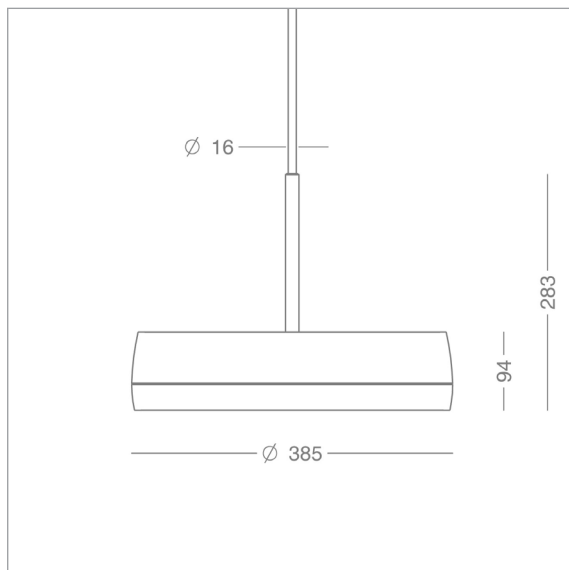

**Dimensions, pendants:**

Diameter: 385 mm

**Lamp type:**

LED, exchangeable

## Luminaire specification

Material:	cast aluminium, powder coated white RAL 9010 Textura black Noir 900 Sablé SN351F alu-grey RAL 9006 Textura corten brown YX355F
Shade:	opal-white acrylate, PMMA
Lead:	3 m white or black PKAJ
Classification:	IP20, class I
Weight:	3.6 kg
Lamp type:	LED, exchangeable

## LED and driver specification

LED:	324 mm board
Uplight:	3 curved strips
Total consumption:	17, 23, or 33 W (downwards) 22, 30, or 40 W (up and down)
Operational service:	min 50,000 hours at ta 25°C L80B10
Colour temperature:	2700, 3000 or 4000 Kelvin alt. 2700-6500 K tunable
Energy classes:	2700 K: E 3000, 4000, 6500 K: D
Colour rendering:	min 90 Ra
Colour accuracy:	3 steps SDCM
Driver 17-30 W:	500-700 mA, dimming optional
Driver 33-40 W:	950-1050 mA, incl. Dali